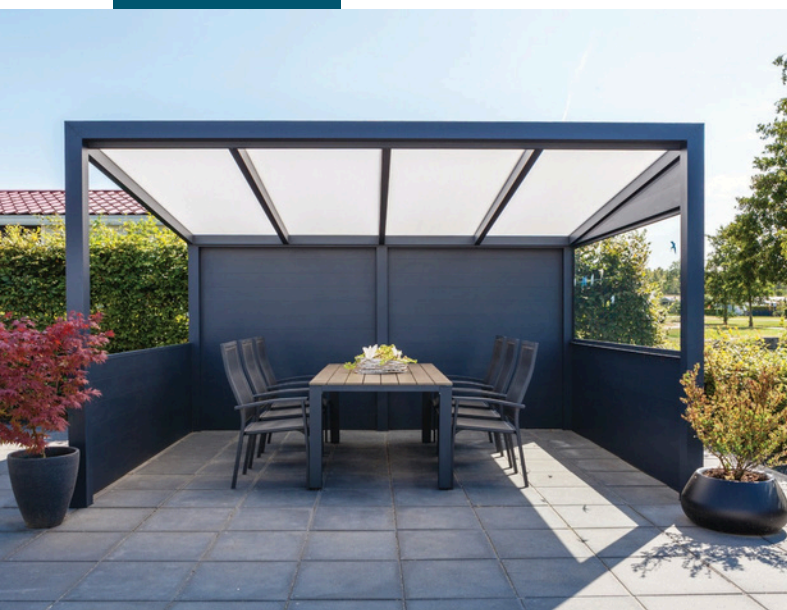

## Cobh; Aluminium Veranda Enjoy a covered terrace anywhere

Behind your lawn. By the pond. Or at the pool. With the Cobh from TotaLuxe you bring the inside out. Anywhere in your garden.

Outdoor living wherever you want With a veranda you can bring the indoors outside and create a wonderful place directly adjacent to your home. With the Cobh, however, TotaLuxe presents a veranda that can be placed completely free-standing in your garden. The construction of this roof is completely independent. This means you are not dependent on placement against the wall. You can create a covered terrace at any desired location and enjoy the outdoors to the fullest.

## The Cobh veranda is fully detached, meaning that it can be placed at every location in your garden

The highest point of the Cobh is at the front. As a result, the drain and gutter are nicely concealed at the back. The Cobh can also be built with flexibility in mind. It comes standard with a closed back wall, one closed side wall (or a side wall with an ultra-clear polycarbonate window) and one side wall with a landing. Of course, other combinations and variants are also possible and the Cobh can be adapted to suit your requirements.

### DETAILS

Colour	RAL7024 textured / RAL9005 textured
Gutter	Round or classic
Posts	Square
Roofing	Polycarbonate (Opal / Clear / Ultra clear / Solar control)
Width (mm)	4060 / 5060 / 6060
Depth (mm)	2500 / 3000 / 3500 / 4000

Optionally, the Cobh can be expanded with various accessories of Totaluxe, such as a side wall, LED lighting or side panel.